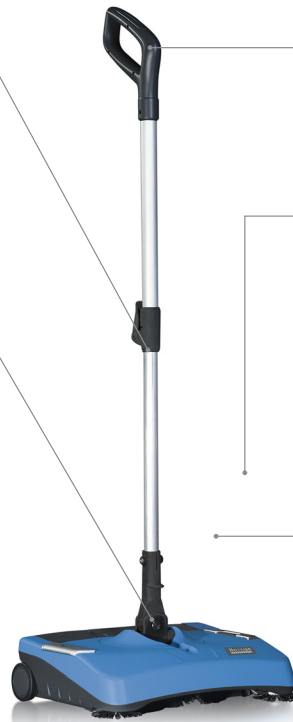

## Cordless Power Sweeper

The NS13 cordless power sweeper by Hillyard replaces the manual broom/sweep. No more bending down or struggling to pick up dirt! The NS13 is more ergonomic and comfortable than most vacuum cleaners, and there are no cords to get in your way. Maximum freedom, maximum results.

### TELESCOPIC TUBE

Adjust the height for operator comfort.

### UNIVERSAL JOINT

Clean in all directions. Stands upright for storage.

### COMPACT DESIGN

Clean under furniture and reach areas you would have never thought possible. Because of the flexible joint, the NS13 is designed to be stored in only 6 inches of space from the wall by standing upright.